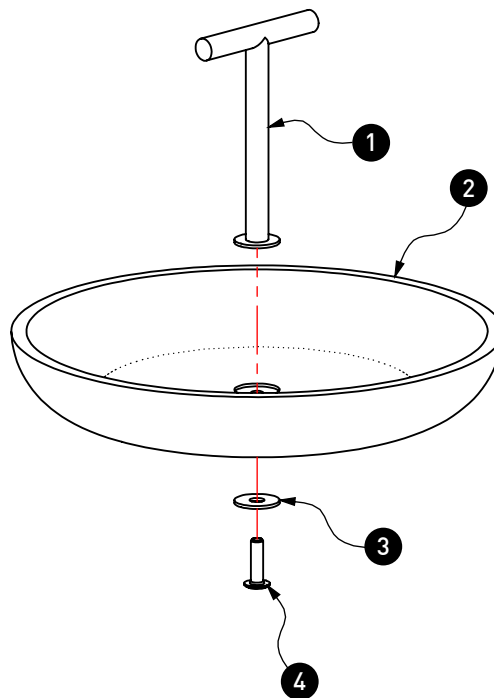

craster

ASSEMBLY INSTRUCTIONS BU_SC21343

Product Name	Alto Bowl
Codes	BU_SC21343
Dimensions	325ø × 55 mm / 12.8ø × 2.2"
Components	<ul style="list-style-type: none">① T-handle② Wooden Bowl③ Washer④ Bolt
Additional Tools	<ul style="list-style-type: none">• Allen Key