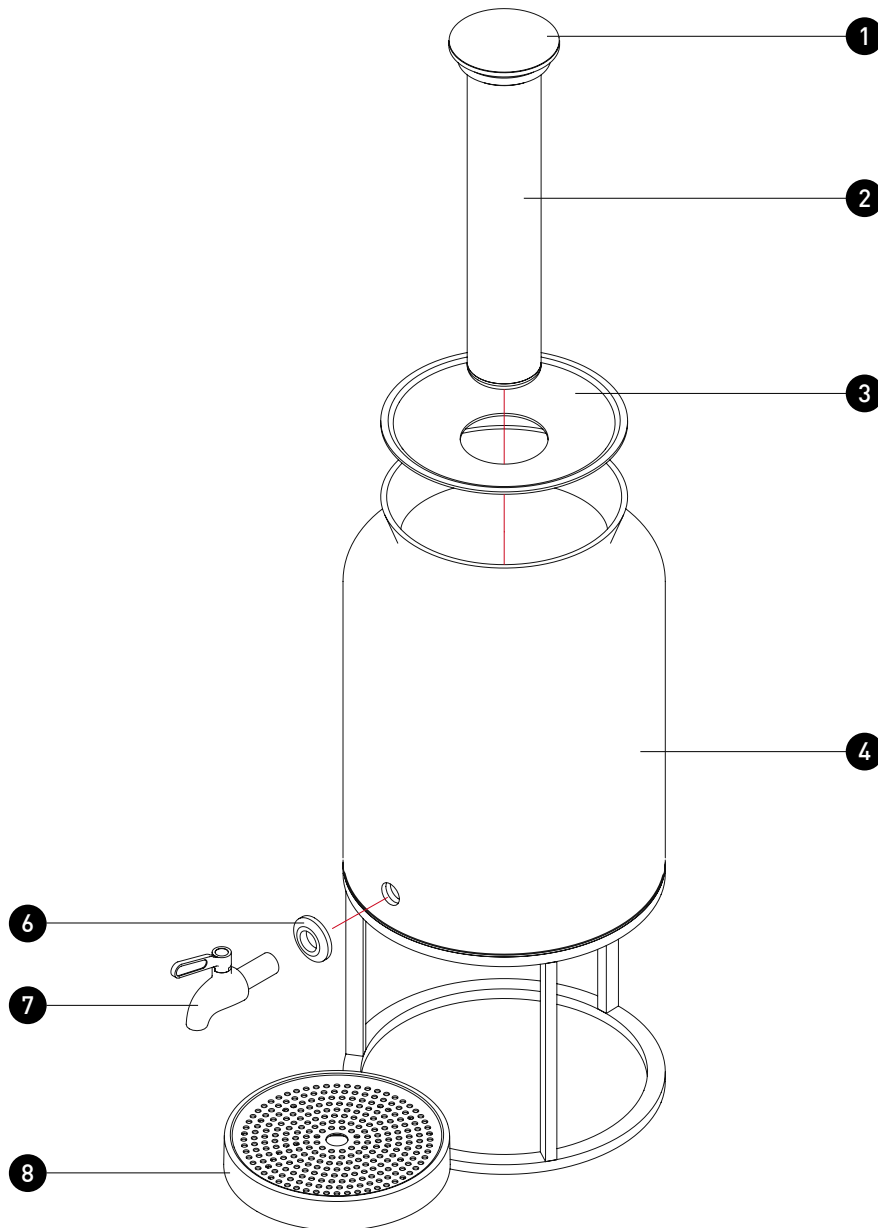

craster

ASSEMBLY INSTRUCTIONS SET_JD, SET_JDTR

Product Name	Tilt Juice Dispenser
Codes	SET_JD, SET_JDTR
Dimensions	218ø × 322 mm / 5.6ø × 12.7" Volume: 5 litres

Components	❶ Stainless Steel Cooling Cap	❺ Stainless Steel Nut
	❷ Stainless Steel Cooling Tube	❻ Washer + Rubber Gasket ×2
	❸ Stainless Steel Lid	❼ Stainless Steel Tap
	❹ Glass Vessel	❽ Drip Tray (2 parts)