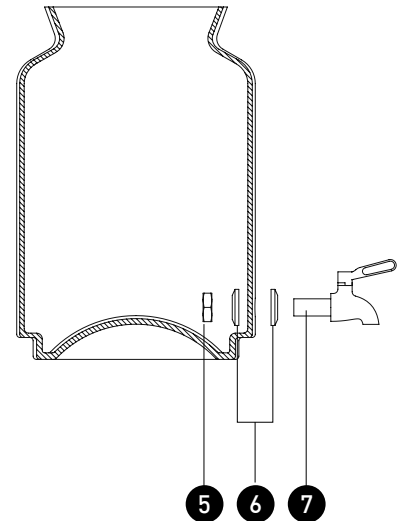

craster

ASSEMBLY INSTRUCTIONS SET_JD, SET_JDTR

Product Name	Tilt Juice Dispenser
Codes	SET_JD, SET_JDTR
Dimensions	218ø × 322 mm / 5.6ø × 12.7" Volume: 5 litres

Components	❶ Stainless Steel Cooling Cap	❺ Stainless Steel Nut
	❷ Stainless Steel Cooling Tube	❻ Washer + Rubber Gasket ×2
	❸ Stainless Steel Lid	❼ Stainless Steel Tap
	❹ Glass Vessel	❽ Drip Tray (2 parts)